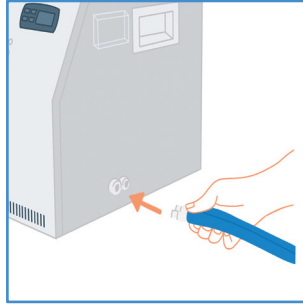

Quick Reference Guide

Setting up the CuddleBlanket

On

Turn the CuddleBlanket machine on at the mains and plug power cord in.

In

Insert the CuddleBlanket hose connectors into the machine.

Sheet

Lay sheet on person laying on bed or chosen resting place.

Pad

Add the cooling pad on top of the person & bring up to shoulder height. (You can also add an Inco sheet here).

Sheet

Place another sheet on top of the cooling pad & bring up to shoulder height.

Blanket

Add the insulated blanket & tuck in around the person. A sheet or blanket can be added on top, or it can be inserted inside a duvet cover.

When turning off

Out

Remove hose first.

Off

Turn unit off.