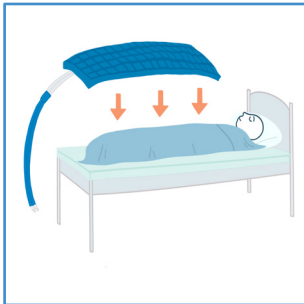

Quick Reference Guide

Setting up the CuddleBlanket

On

Turn the CuddleBlanket machine on at the mains and plug power cord in.

In

Insert the CuddleBlanket hose connectors into the machine.

Sheet

Lay sheet on person laying on bed or chosen resting place.

Pad

Add the cooling pad on top of the person & bring up to shoulder height. (You can also add an Inco sheet here).

Sheet

Place another sheet on top of the cooling pad & bring up to shoulder height.

Blanket

Add the insulated blanket & tuck in around the person. A sheet or blanket can be added on top, or it can be inserted inside a duvet cover.

When turning off

Out

Remove hose first.

Off

Turn unit off.