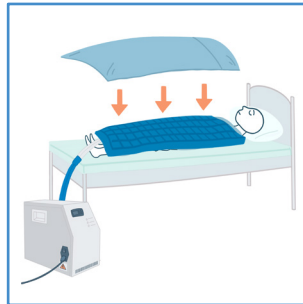

Quick Reference Guide

Setting up the CuddleBlanket

On

Turn the CuddleBlanket machine on at the mains and plug power cord in.

In

Insert the CuddleBlanket hose connectors into the machine.

Sheet

Lay sheet on person laying on bed or chosen resting place.

Pad

Add the cooling pad on top of the person & bring up to shoulder height. (You can also add an Inco sheet here).

Sheet

Place another sheet on top of the cooling pad & bring up to shoulder height.

Blanket

Add the insulated blanket & tuck in around the person. A sheet or blanket can be added on top, or it can be inserted inside a duvet cover.

When turning off

Out

Remove hose first.

Off

Turn unit off.