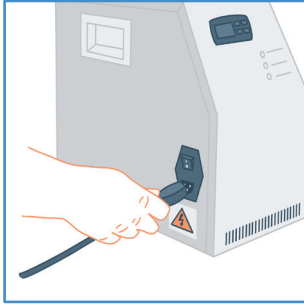

Quick Reference Guide

Setting up the CuddleBlanket

On

Turn the CuddleBlanket machine on at the mains and plug power cord in.

In

Insert the CuddleBlanket hose connectors into the machine.

Sheet

Lay sheet on person laying on bed or chosen resting place.